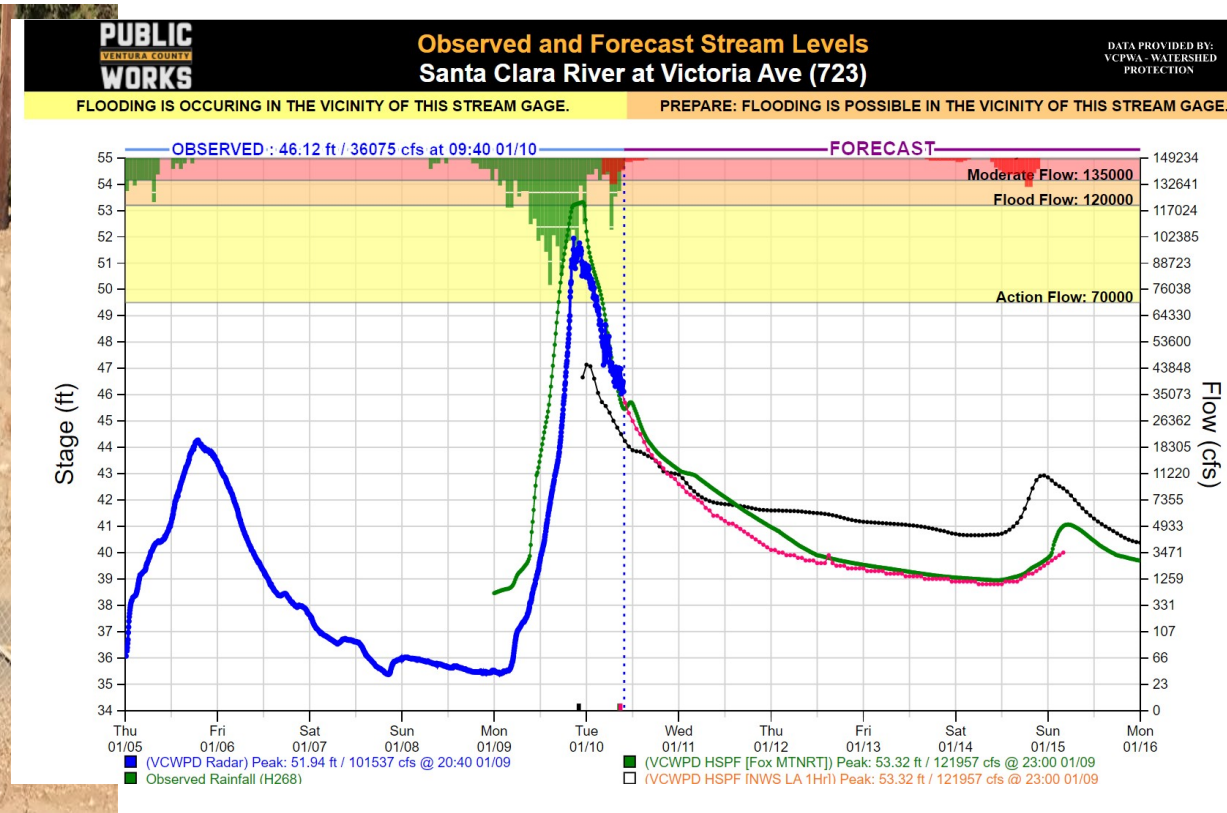

Extreme Hazards: Planning, Recovery and Resilience

Local Agency Lessons Learned, Tips and Tricks

Jeff Pratt

Director, Ventura County Public Works Agency

1/11/2005 2:34pm

Questions?
